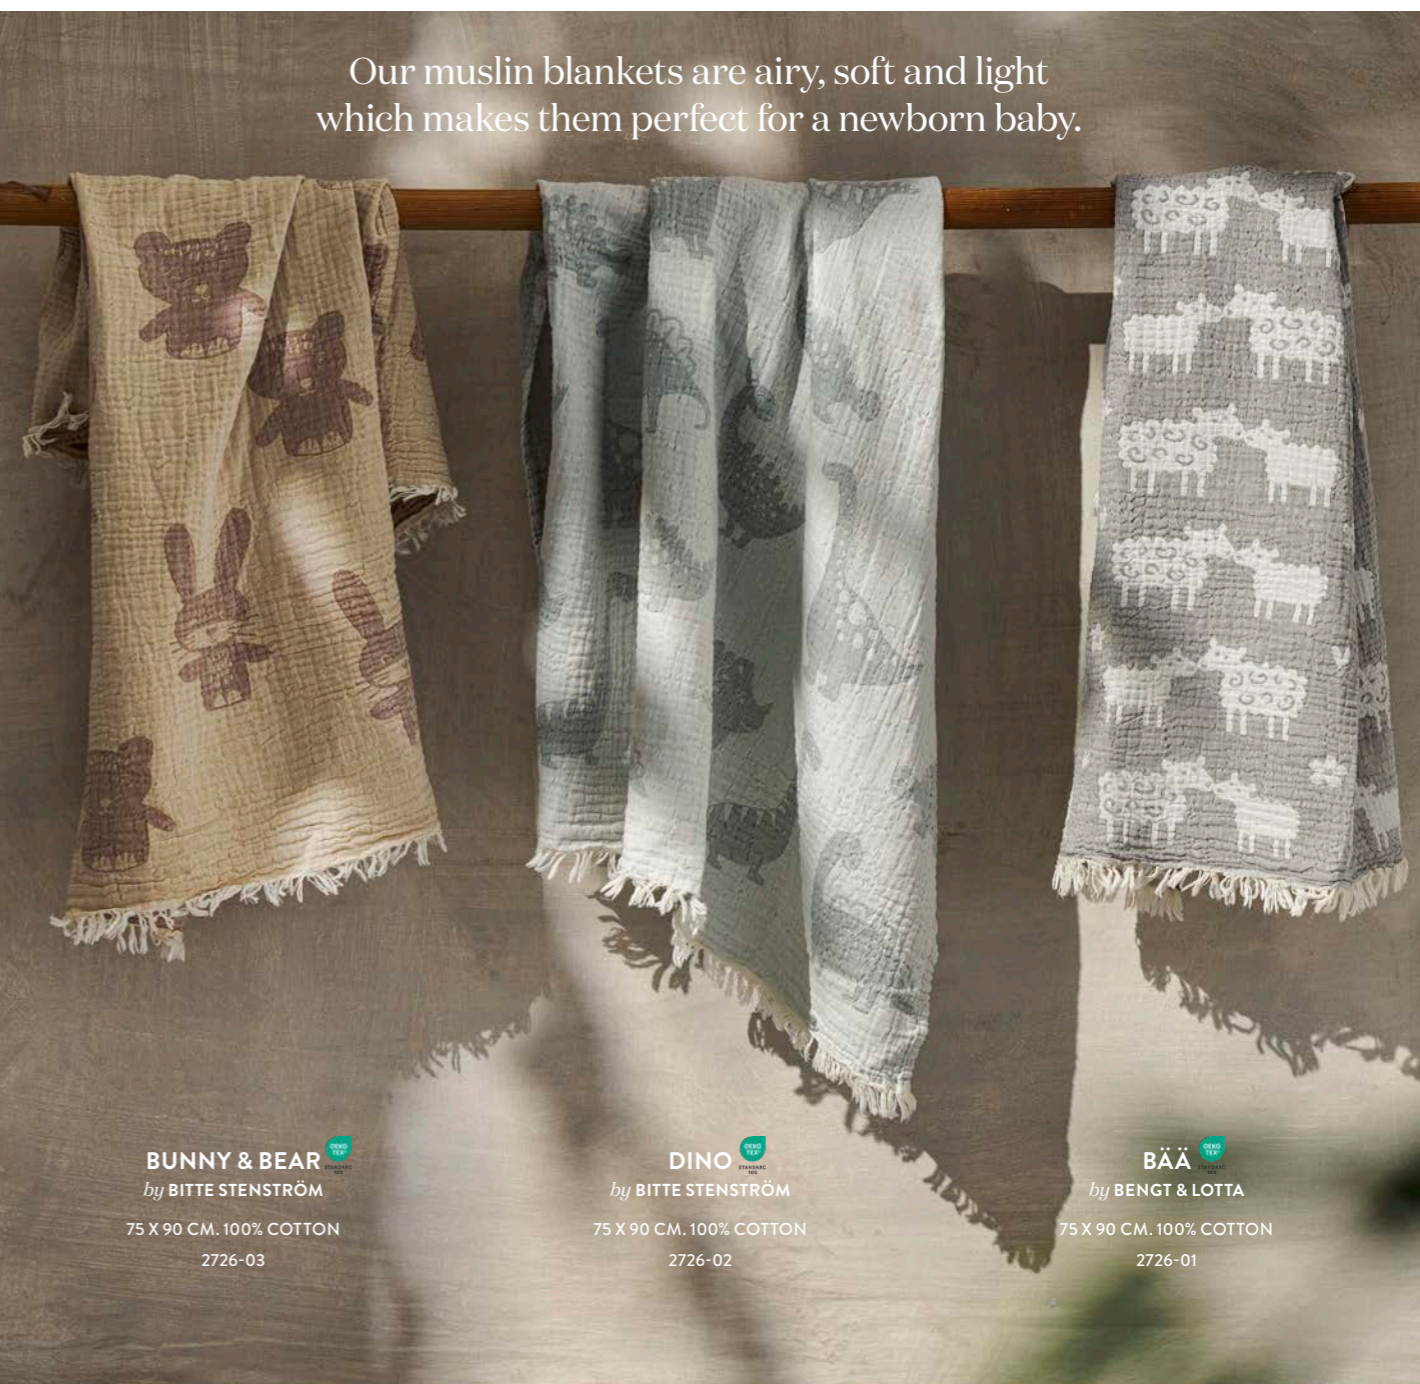

HUG CUDDLY BLANKET
by KARIN MANNERSTÅL
 34 X 40 CM. 100% BRUSHED ORGANIC COTTON
 2681-01 Blue | -02 Pink | -03 Grey

IN THE WOODS
by KARIN MANNERSTÅL
 70 X 90 CM. 100% BRUSHED ORGANIC COTTON
 2627-03 Beige

FOREST
by BENGT & LOTTA
 70 X 90 CM. 100% BRUSHED ORGANIC COTTON
 2616 -01 Green | -03 Blue

LITTLE BEAR
by EDHOLM ULLENIUS
 70 X 90 CM. 100% BRUSHED ORGANIC COTTON
 2536-01 Blue | -03 Pink | -02 Green

Our muslin blankets are airy, soft and light which makes them perfect for a newborn baby.